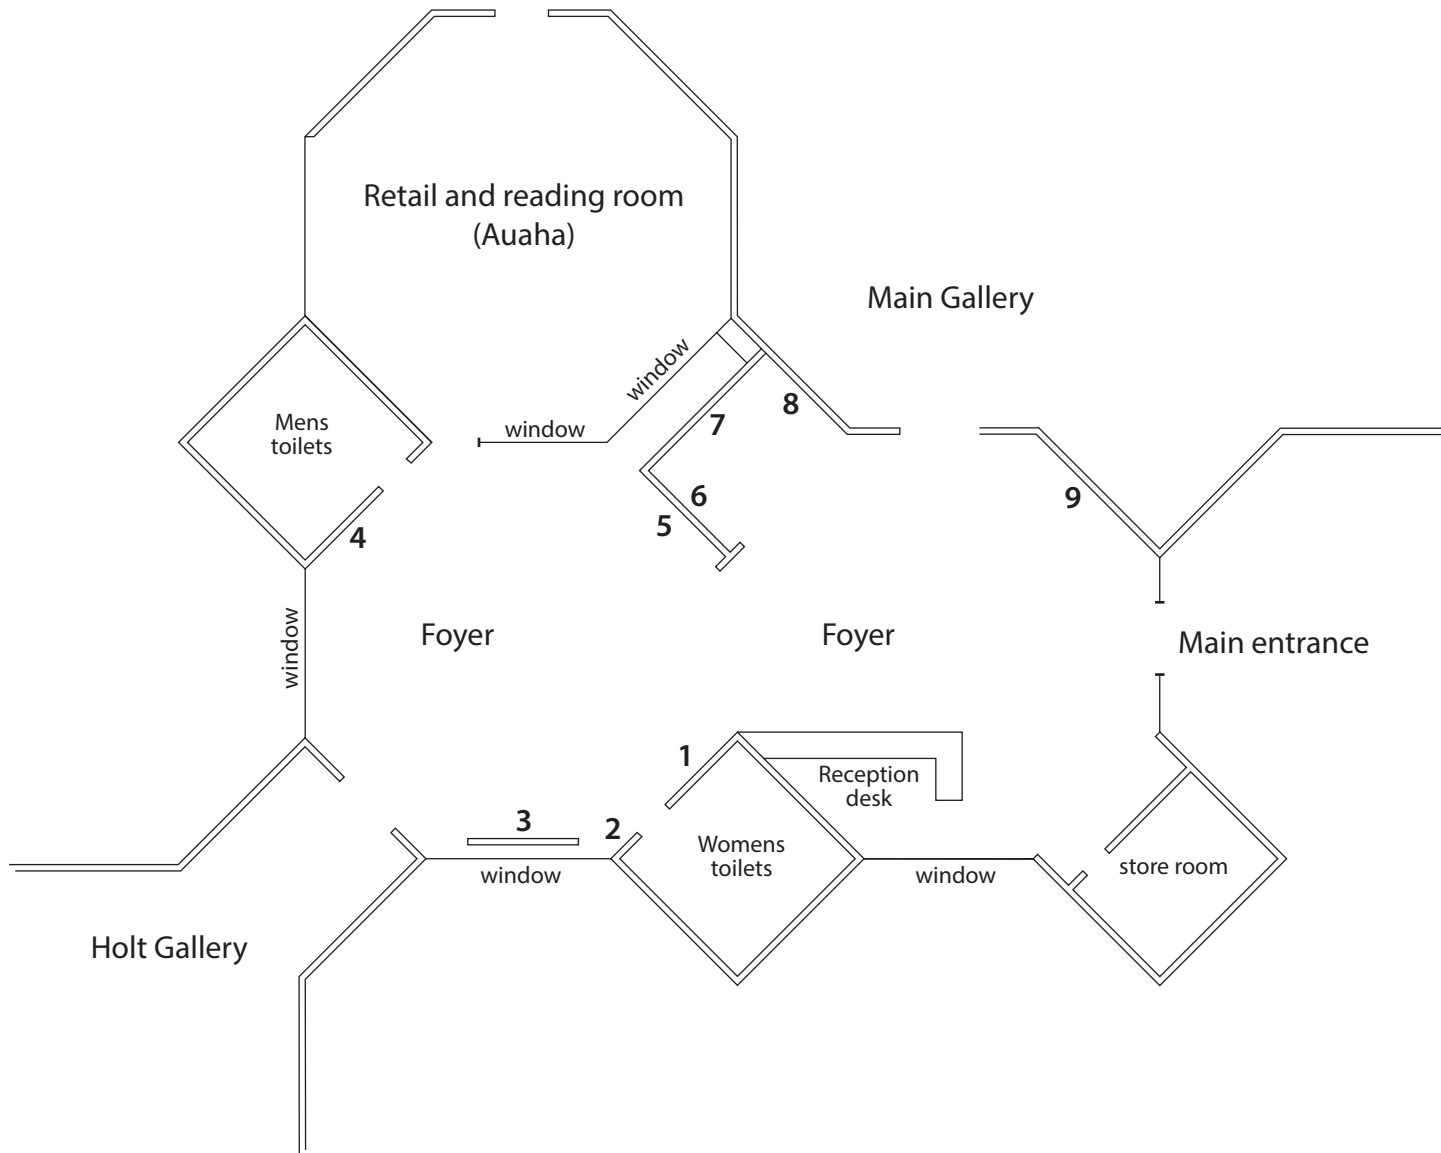

Foyer Gallery plan and dimensions

All wall dimensions in mm

Wide x height

- 1 1230 x 2690
- 2 985 x 2690
- 3 2442 x 2450
- 4 2020 x 2690
- 5 2740 x 2690
- 6 2615 x 2690
- 7 3725 x 2690
- 8 2710 x 2690
- 9 3935 x 2690

Numbered walls are the available exhibition space.

Please note: Drawing not to scale.